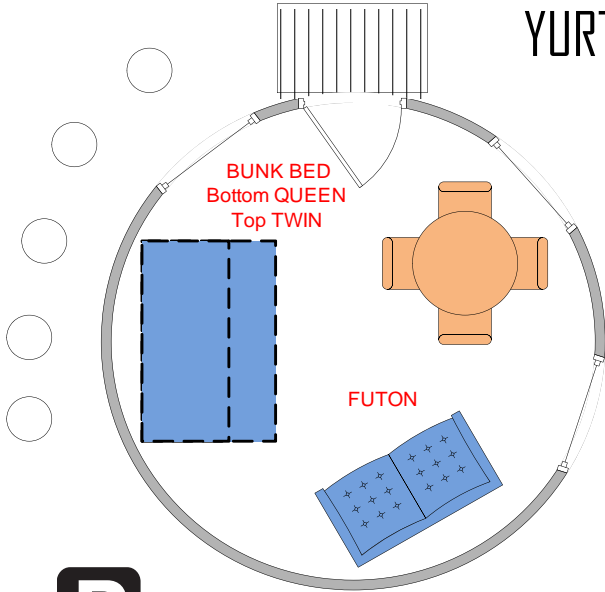

YURT Layout - Sleeps 5

Amenities

- Table & Chairs
- Futon (Queen Size)
- Bunk Bed
 - Top Bunk - Twin
 - Bottom Bunk - Queen
- Curtained windows

IMPORTANT!

- No Cooking inside
- No Electrical in YURT (firehazard)
- There is a electrical light!

P

BRING YOUR OWN LINENS/SLEEPING BAG, PILLOWS AND TOWELS